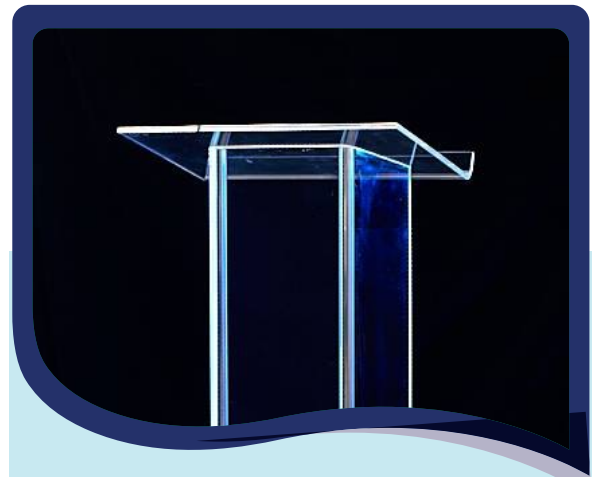

APPLICATION

One step set up, the Megadeck lectern comes complete with XLR jacks.

NEEDS ASSESSMENT

- **PRIVATE FUNCTIONS** - Weddings and special events for individual or group speakers.
- **CORPORATE EVENTS** - Perfect for AGM's and shareholder meetings, often accompanied by a visual presentation.
- **MEDIA LAUNCHES** - In addition to a media wall, the lectern can provide the unique brand awareness required for a one off event.
- **HOTELS** - Ideal for hotel chains to own their own lectern which can be used for special events throughout the year.
- **EVENT COMPANIES** - The perfect addition to any event company's inventory for a one-stop-shop solution for their customer event needs.

TECHNICAL DIAGNOSTICS & SPECIFICATIONS

Routed edges ensure a safe and smooth finish. The document tray measures 600mm wide x 300mm making it more than adequate for any information required during a presentation. Clear acrylic allows for personalized logos and decals to be applied to the surface. Megadeck can provide Shure MX400 series microphones with flexible connections for the best height and projection for guest speakers.

RATINGS AND WARRANTY

Every Megadeck lectern is tested prior to each and every event to ensure reliability. All testing is conducted in-house as a seal of approval and for your peace of mind.

The popular clear acrylic lectern is ideal for events and corporate functions for guest speakers.

FACTS

- Made from high grade **Perspex** for a lightweight yet strong construction
- **Measures** 1165mm tall x 600mm wide
- Weighs **10kg** and is easily managed by one person
- 2x **XLR** jacks for microphones.
- **Storage** is made easy with our custom wooden road case for transport
- **Australian** made